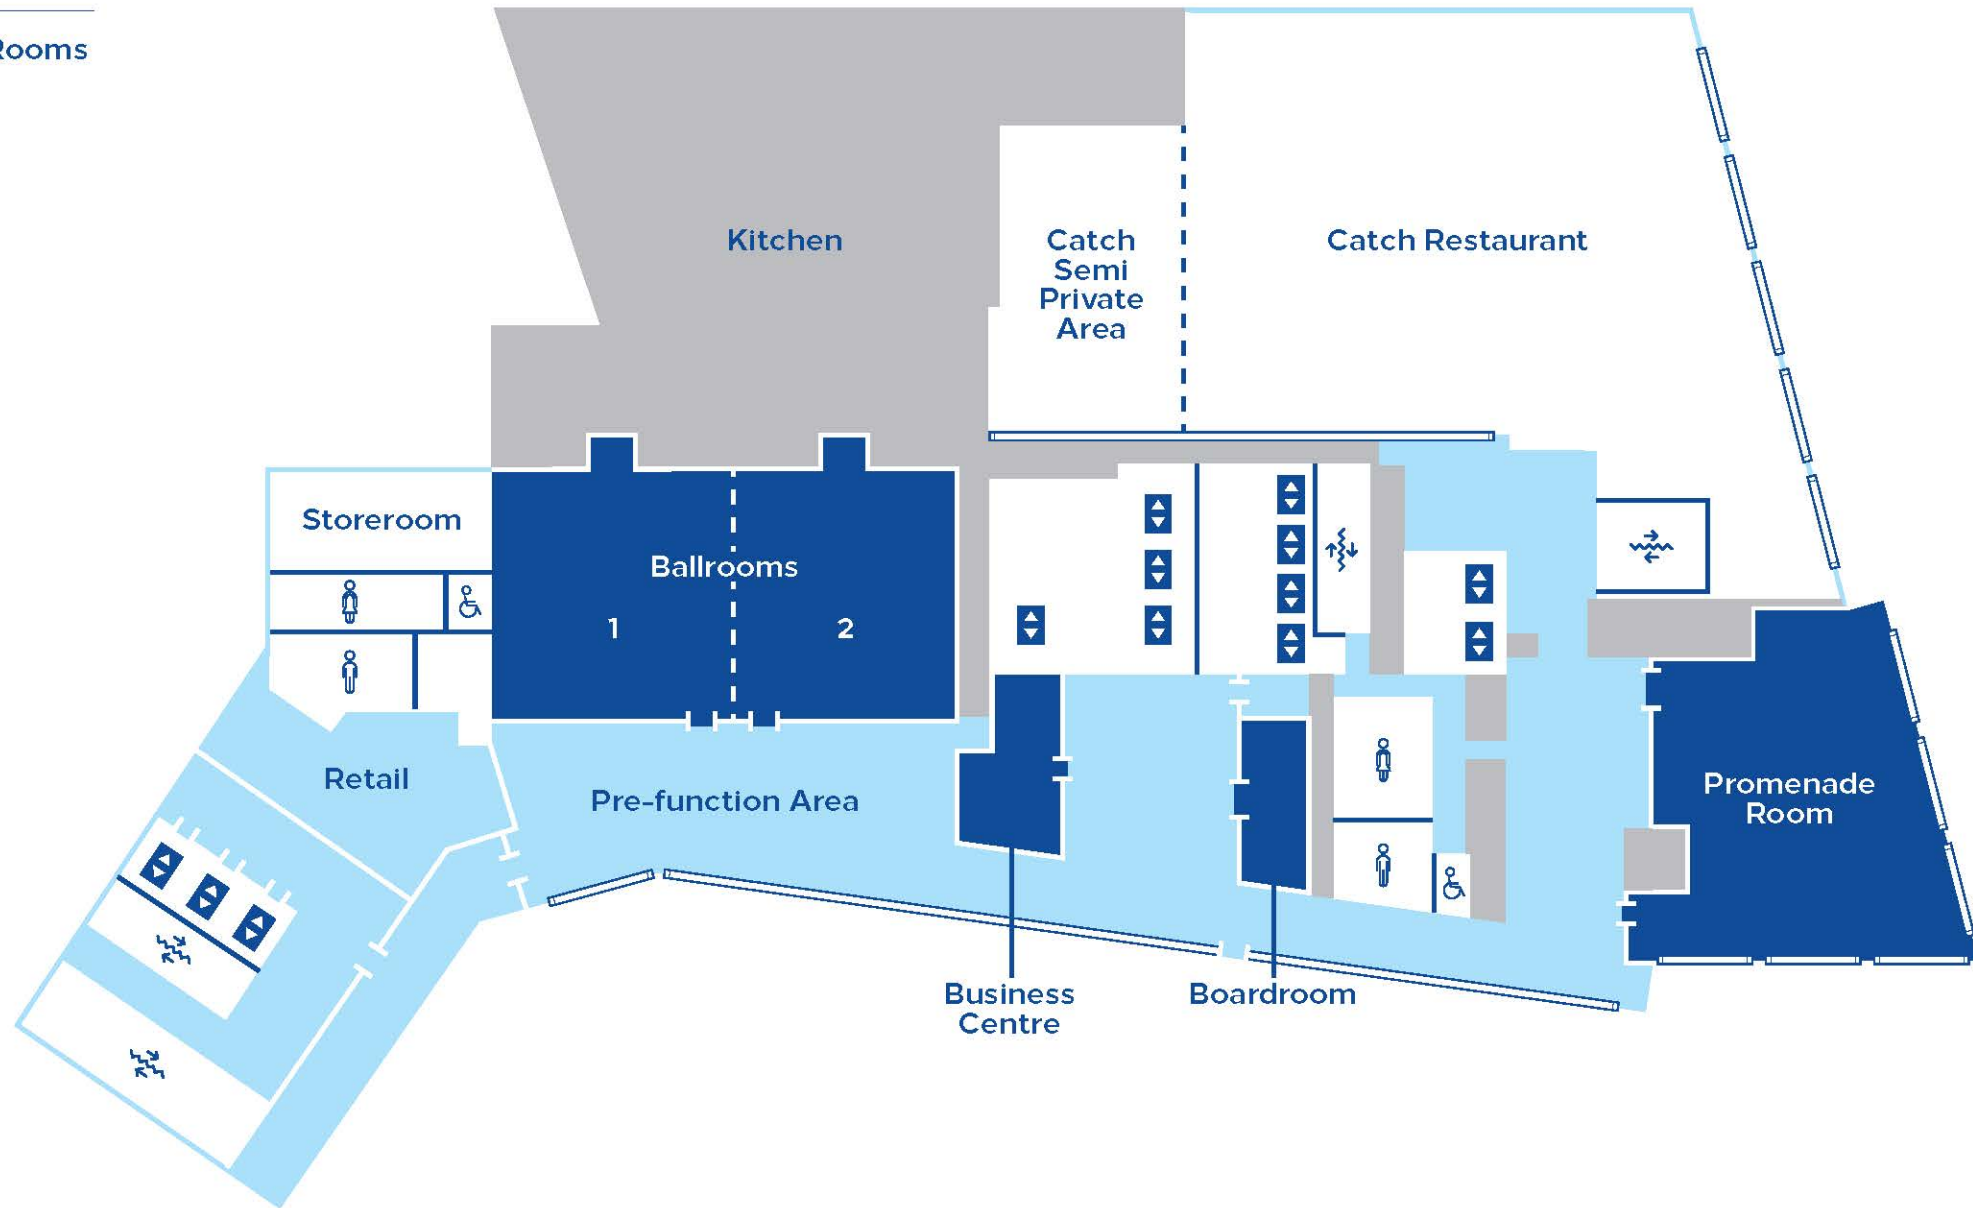

Level 1

FLOOR MAP KEY

- Meeting/Conference Rooms
- Amenities
- Public Space
- Private
- Windows

Level 2

FLOOR MAP KEY

-  Amenities
-  Public Space
-  Private
-  Outdoor Space
-  Windows